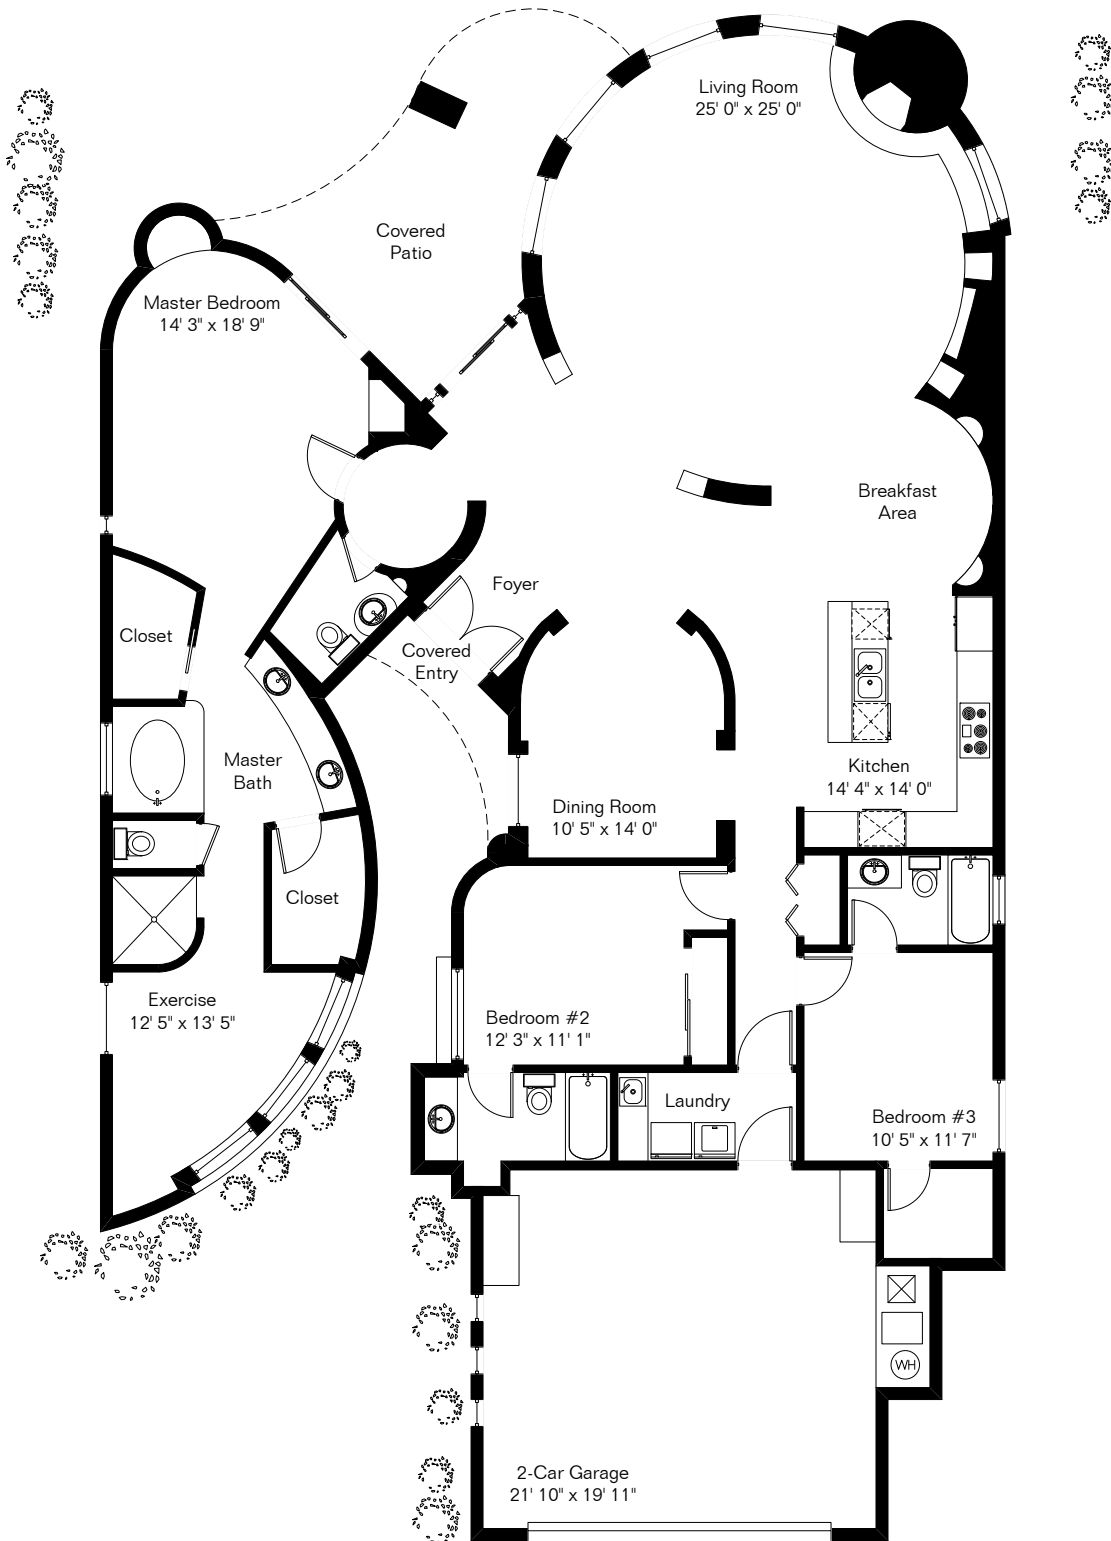

The square footages and room size information are deemed to be reliable but are not guaranteed and should be independently verified.

1028 W Lone Mesquite Dr

Presented by Pam Treece

Long Realty Company

(520) 275-2664

Site Visit July 2018

Copyright 2018 Floor Plans First! LLC
All Rights Reserved.

www.FloorPlansFirst.com

Toll Free (877) 887-1500
Voice (520) 881-1500
Fax (520) 791-7701